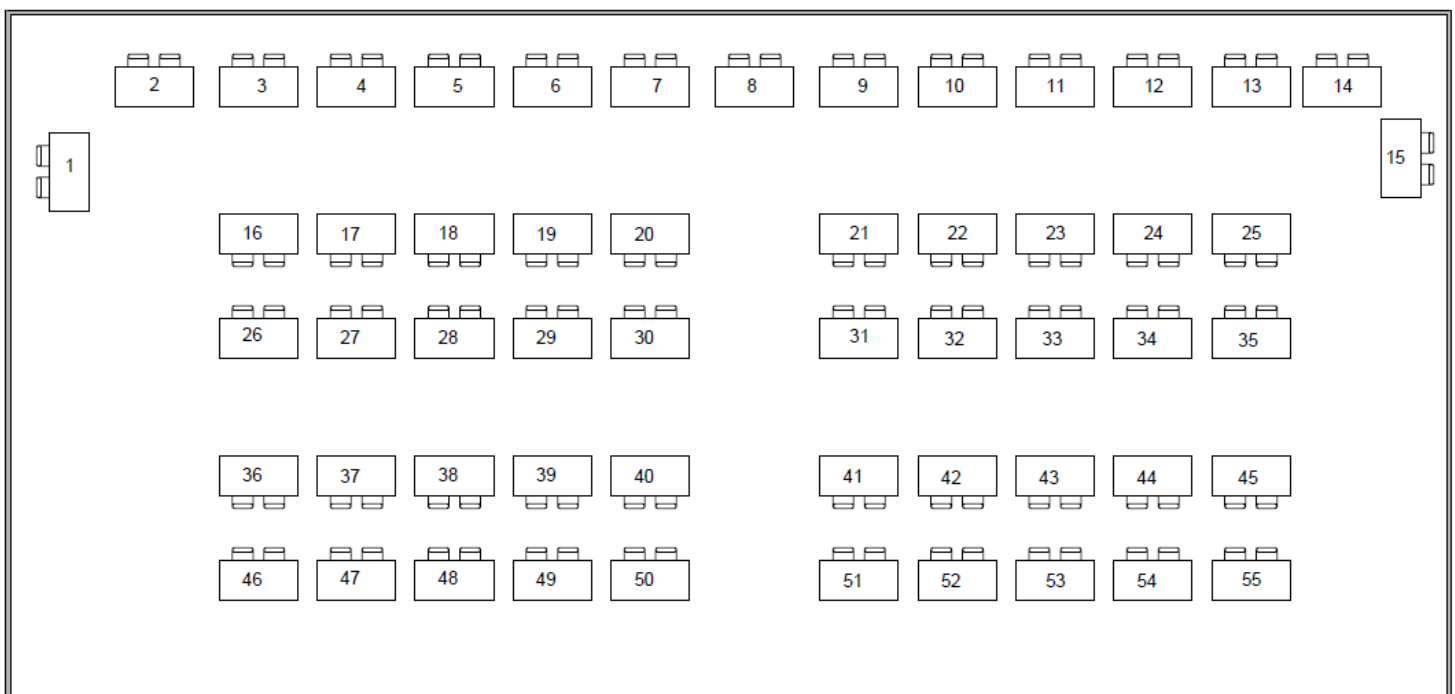

Peace Corps, **8**
Round River Conservation Studies, **5**
SACI Florence, **10**
SAI Programs, **34**
SEA Semester® at Woods Hole, **38**
Semester at Sea® (SAS), **17**
SIT Study Abroad, **35**
The Center for International Studies (CISabroad), **45**
The Department of Defense Dependents Schools (DoDDS), **27**
The Education Abroad Network (TEAN), **26**
The Hebrew University of Jerusalem, **44**
The School for Field Studies (SFS), **15**
U.S. Department of State, Seattle Passport Agency, **42**
University Studies Abroad Consortium (USAC), **41**
Whatcom Community College (WCC) Int'l Programs, **19**
Wildlands Studies, **55**
WWU Academic Advising Center, **49**
WWU Canadian-American Studies, **13**
WWU Career Services Center, **50**
WWU Center for Service Learning (CSL), **48**
WWU Education Abroad, **51 and 52**
WWU Fellowships Office, **3**
WWU Global Learning Programs, **46 and 47**
WWU ISSS -International Buddy Program and Cooking Class, **23**
WWU Language and Culture Programs, **22**
WWU Modern and Classical Languages, **25**
WWU Teaching English to Speakers of Other Languages (TESOL), **21**